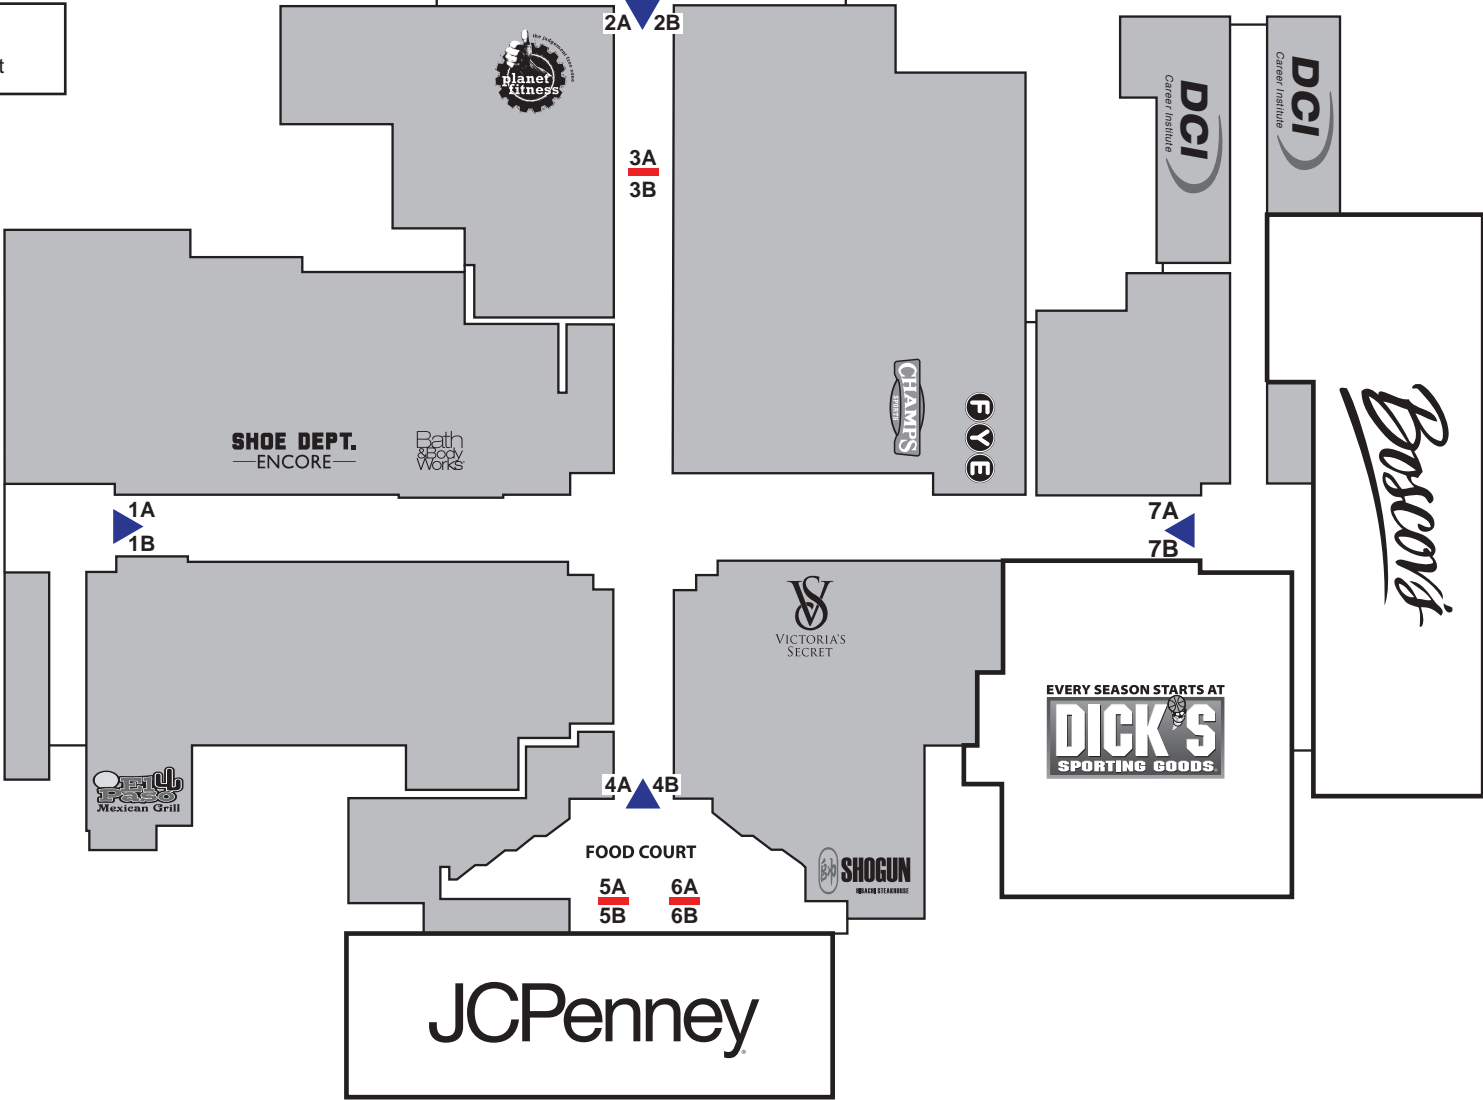

Choose the location(s) where you would like your ad to appear!

SCROLL DOWN TO SEE PHOTOS OF LOCATIONS

▲ 3-Sided Unit  
 — Blade Display Unit

**Rural King**  
 America's Farm and Home Store

# BEAVER VALLEY MALL PANEL LOCATIONS

# BEAVER VALLEY MALL PANEL LOCATIONS

**4A**

**4B**

**5A**

**5B**

**6A**

**6B**