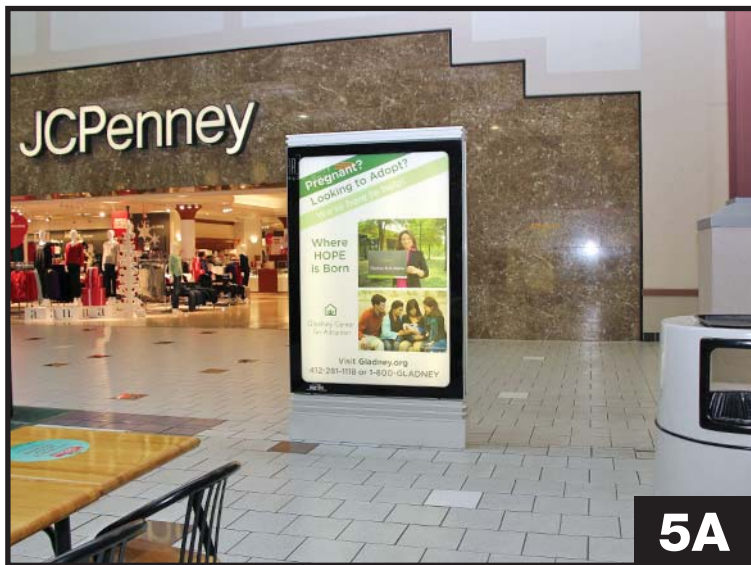

BEAVER VALLEY MALL PANEL LOCATIONS

4A